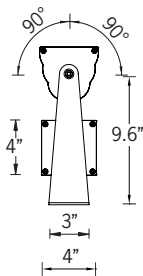

UKWH-50043

KWH 11 Floodlight

RGB + Tunable White

92w LED 5840-7105 Lumens
IP65 • Suitable For Wet Locations
IK07 • Impact Resistant
Weight 27 lbs

Mounting Detail

Construction

Aluminum

Less than 0.1% copper content - Marine Grade 6060 extruded & LM6 Aluminum High Pressure die casting provides excellent mechanical strength, clean detailed product lines and excellent heat dissipation.