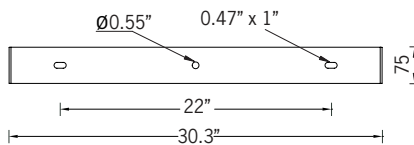

UKWH-50043

KWH 11 Floodlight

RGB + Tunable White

92w LED 5840-7105 Lumens
IP65 • Suitable For Wet Locations
IK07 • Impact Resistant
Weight 27 lbs

Mounting Detail

Construction

Aluminum

Less than 0.1% copper content - Marine Grade 6060 extruded & LM6 Aluminum High Pressure die casting provides excellent mechanical strength, clean detailed product lines and excellent heat dissipation.