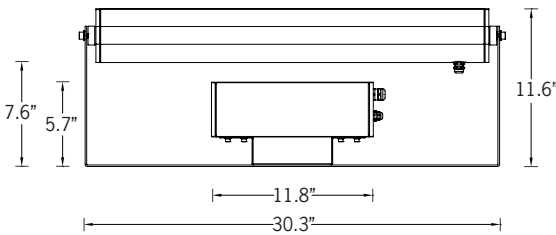

UKWH-50043

KWH 11 Floodlight

RGB + Tunable White

92w LED 5840-7105 Lumens
IP65 • Suitable For Wet Locations
IK07 • Impact Resistant
Weight 27 lbs

Mounting Detail

Construction

Aluminum

Less than 0.1% copper content - Marine Grade 6060 extruded & LM6 Aluminum High Pressure die casting provides excellent mechanical strength, clean detailed product lines and excellent heat dissipation.