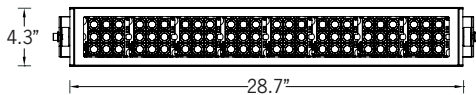

UKWH-50043

KWH 11 Floodlight

RGB + Tunable White

92w LED 5840-7105 Lumens
IP65 • Suitable For Wet Locations
IK07 • Impact Resistant
Weight 27 lbs

Mounting Detail

Construction

Aluminum

Less than 0.1% copper content - Marine Grade 6060 extruded & LM6 Aluminum High Pressure die casting provides excellent mechanical strength, clean detailed product lines and excellent heat dissipation.